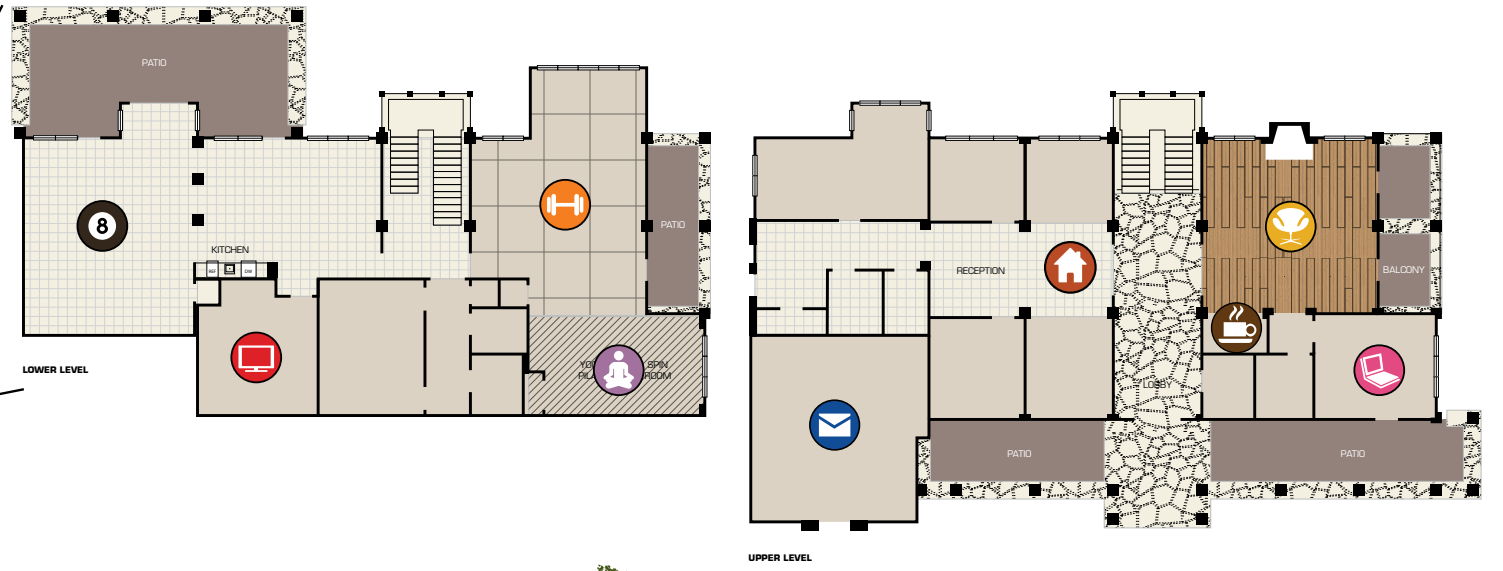

UNIT LEGEND

- 1 BED    2 BED    3 BED
- A1   A2   A3    B1   B2   B3   B4    C1

- LEARNING
- MAIL
- COMMUNITY LIVING ROOM
- BREAK ROOM
- NET CAFE
- SOCIAL CENTER
- MEDIA LOUNGE
- FIT STUDIO
- POOL
- FIRE PIT
- OUTDOOR LOUNGE AND GRILL STATIONS
- CALL BOX

-  LEASING
-  MAIL
-  CLUBROOM
-  LATTE LOUNGE
-  CLICK CAFE
-  GAME ROOM
-  THEATER
-  FITNESS CENTER
-  YOGA STUDIO
-  BARBECUE GRILLS
-  POOL