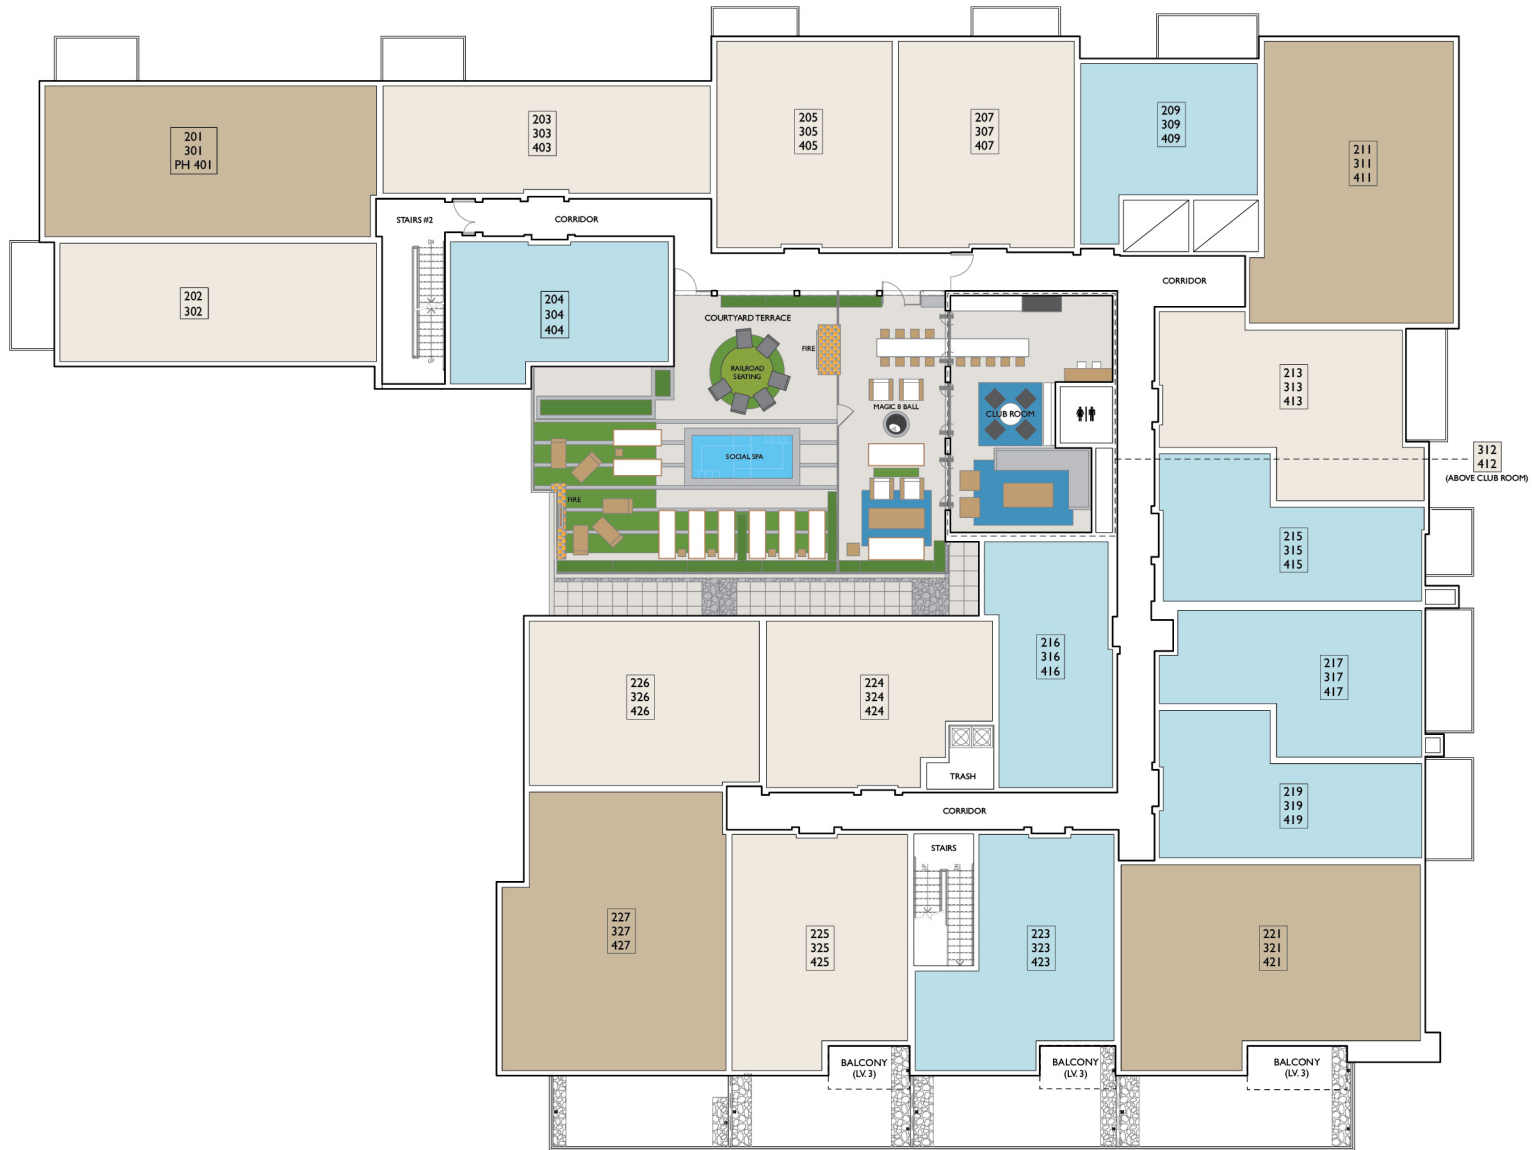

# COMMUNITY PLAN FLOOR 1

3288 Fifth Ave., San Diego, CA 92103

This plan is intended for illustrative purposes only.

## COMMUNITY PLAN FLOOR 2-4

3288 Fifth Ave., San Diego, CA 92103

This plan is intended for illustrative purposes only.

**BALBOA PARK**

## COMMUNITY PLAN FLOOR 4-6

3288 Fifth Ave., San Diego, CA 92103

This plan is intended for illustrative purposes only.