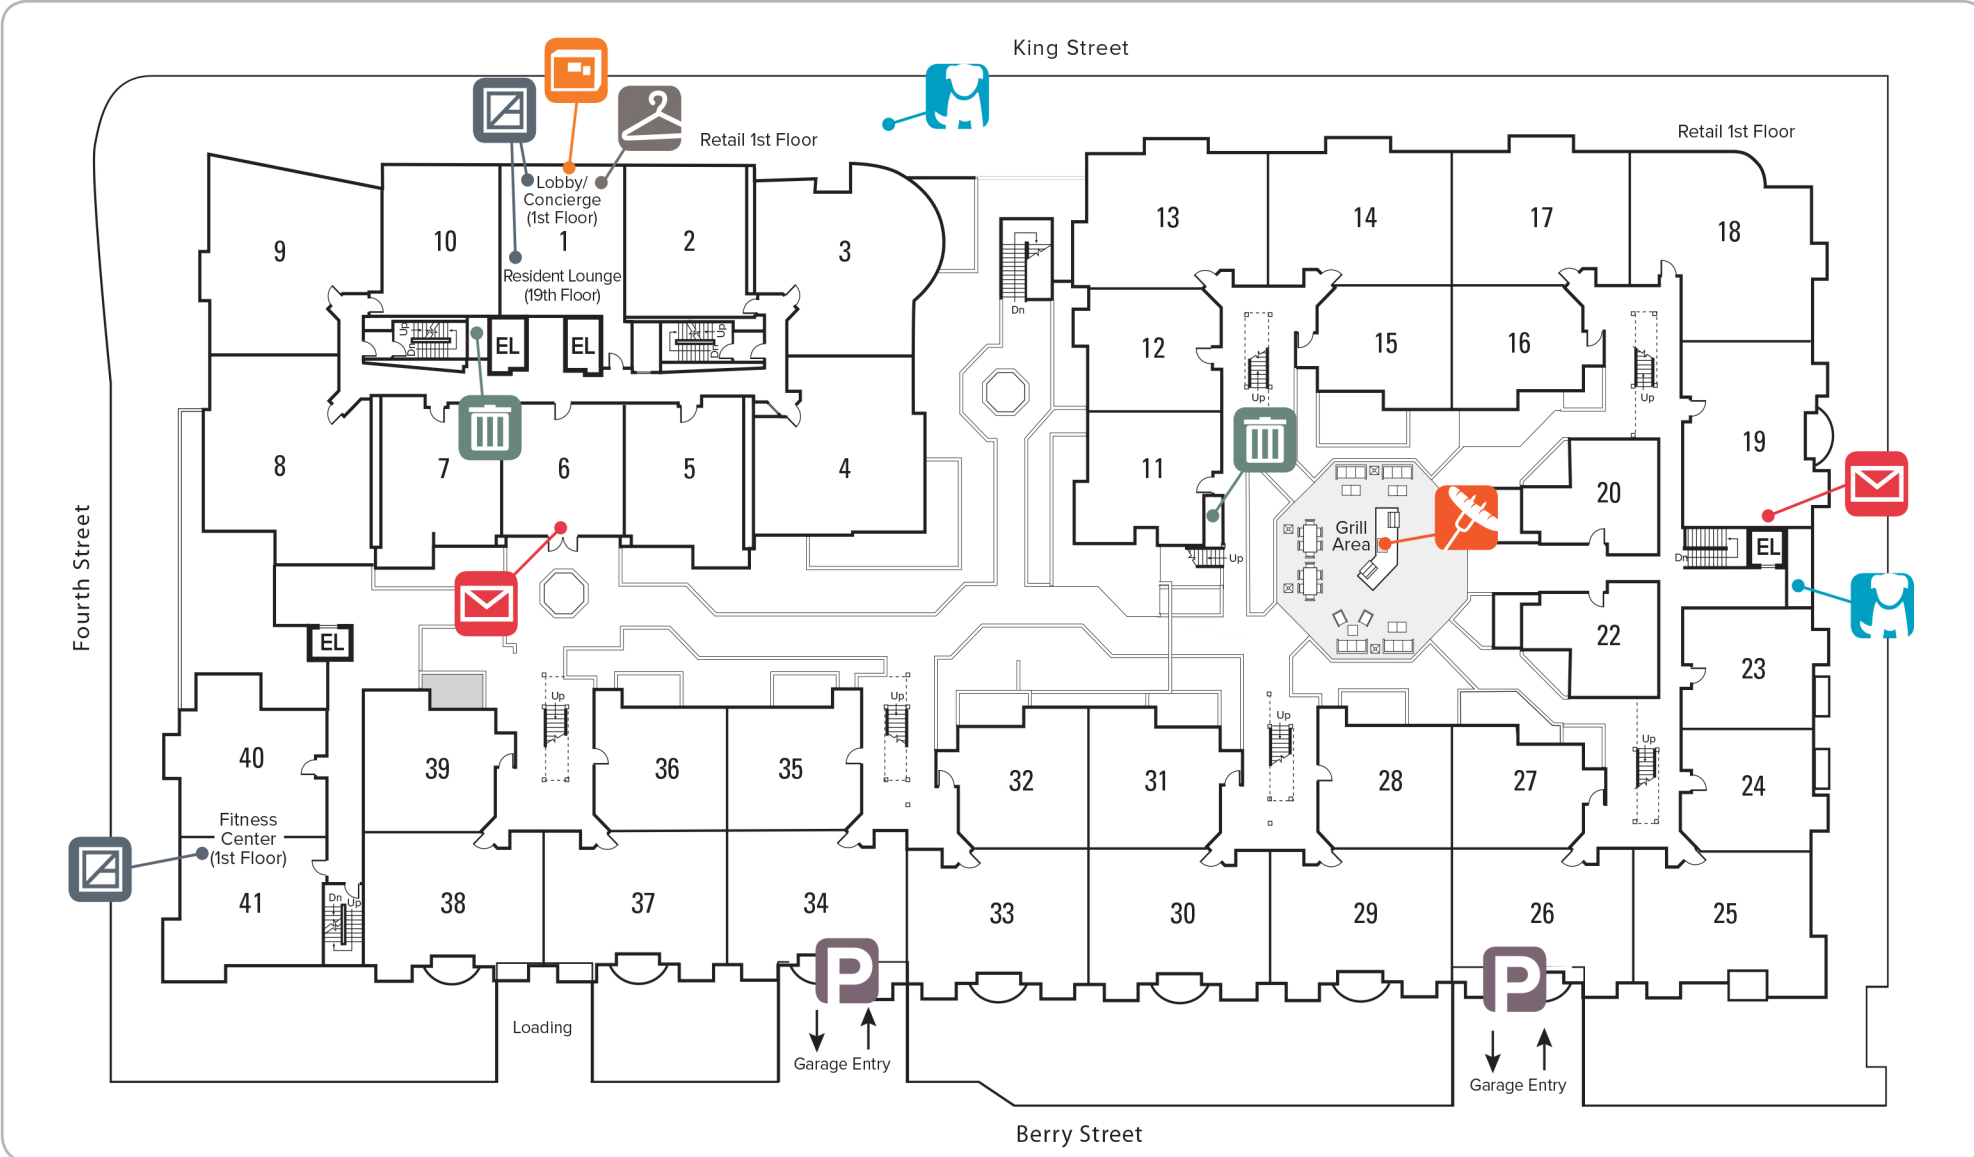

This plan is intended for illustrative purposes only.

AVALON

AT MISSION BAY

COMMUNITY PLAN: PHASE III

We would like to take you on a standard tour route that may include a model apartment and many community amenities. If you wish to alter this route, see a specific apartment or see other community features, we can do so upon request.

This plan is intended for illustrative purposes only.

WELCOME TO AVALON AT MISSION BAY I

Parking Space # _____
 Permit # _____
 Storage # _____

 LEASING OFFICE & AMENITY AREA	 TRASH AND RECYCLING	 PACKAGE PICK UP	 BARBECUE
 DRY CLEANING DROP OFF	 WAG PET STATION	 MAIL ROOM	 PARKING ENTRY

WELCOME TO AVALON MISSION BAY II

Parking Space # _____
 Permit # _____
 Storage # _____

 LEASING OFFICE & AMENITY AREA
 DRY CLEANING DROP OFF

 TRASH AND RECYCLING
 WAG PET STATION

 PACKAGE PICK UP
 MAIL ROOM

 BARBECUE
 PARKING ENTRY

WELCOME TO AVALON AT MISSION BAY III

Parking Space # _____
Mailbox # _____
Storage # _____

 LEASING OFFICE & AMENITY AREA
 DRY CLEANING DROP OFF

 TRASH AND RECYCLING
 PARKING

 PACKAGE PICK UP