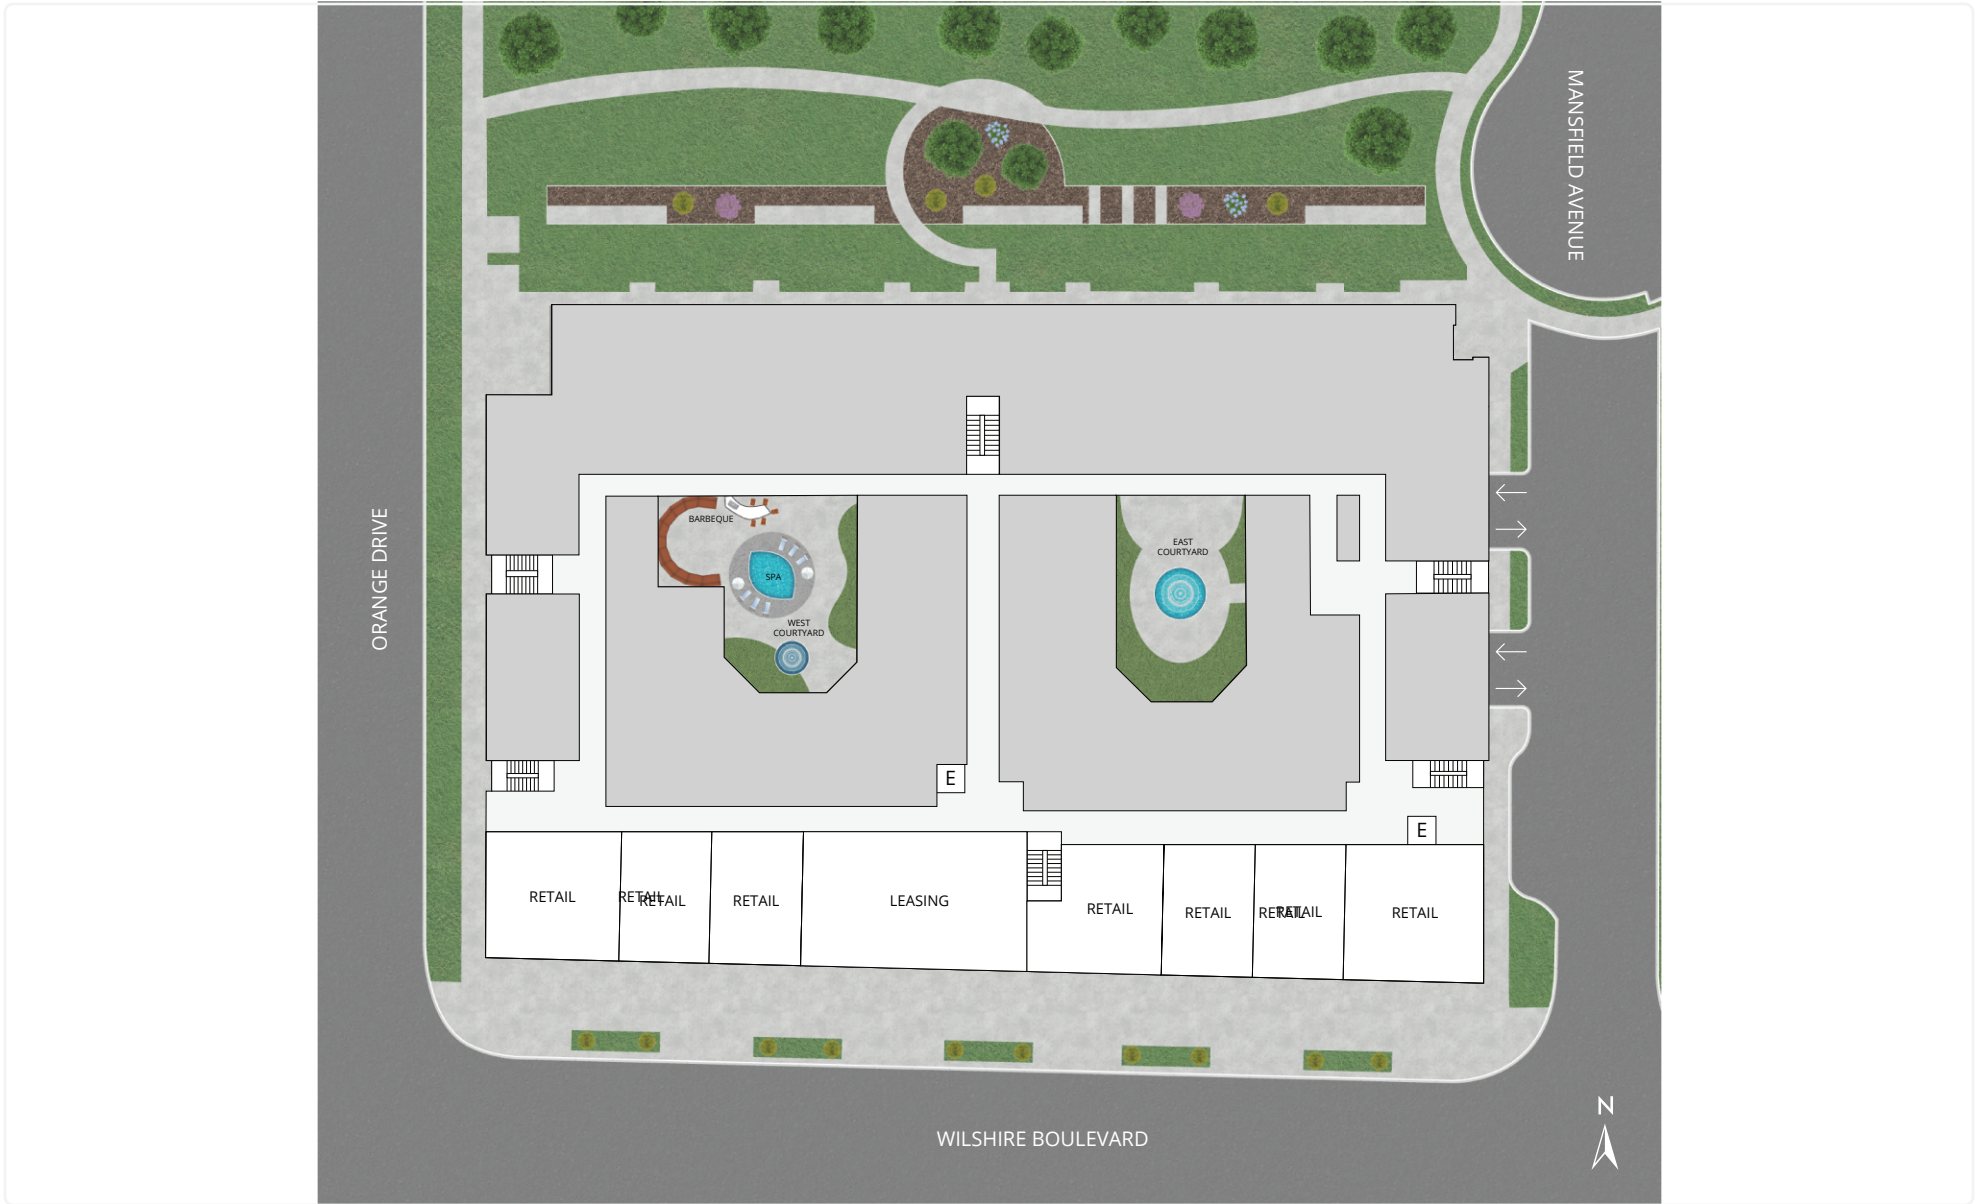

COMMUNITY PLAN P1

5115 Wilshire Blvd Los Angeles, CA 90036 | 323-894-9430

This plan is intended for illustrative purposes only.

COMMUNITY PLAN P2

5115 Wilshire Blvd Los Angeles, CA 90036 | 323-894-9430

This plan is intended for illustrative purposes only.

COMMUNITY PLAN FLOOR 1

5115 Wilshire Blvd Los Angeles, CA 90036 | 323-894-9430

This plan is intended for illustrative purposes only.

COMMUNITY PLAN FLOORS 2 - 6

5115 Wilshire Blvd Los Angeles, CA 90036 | 323-894-9430

This plan is intended for illustrative purposes only.