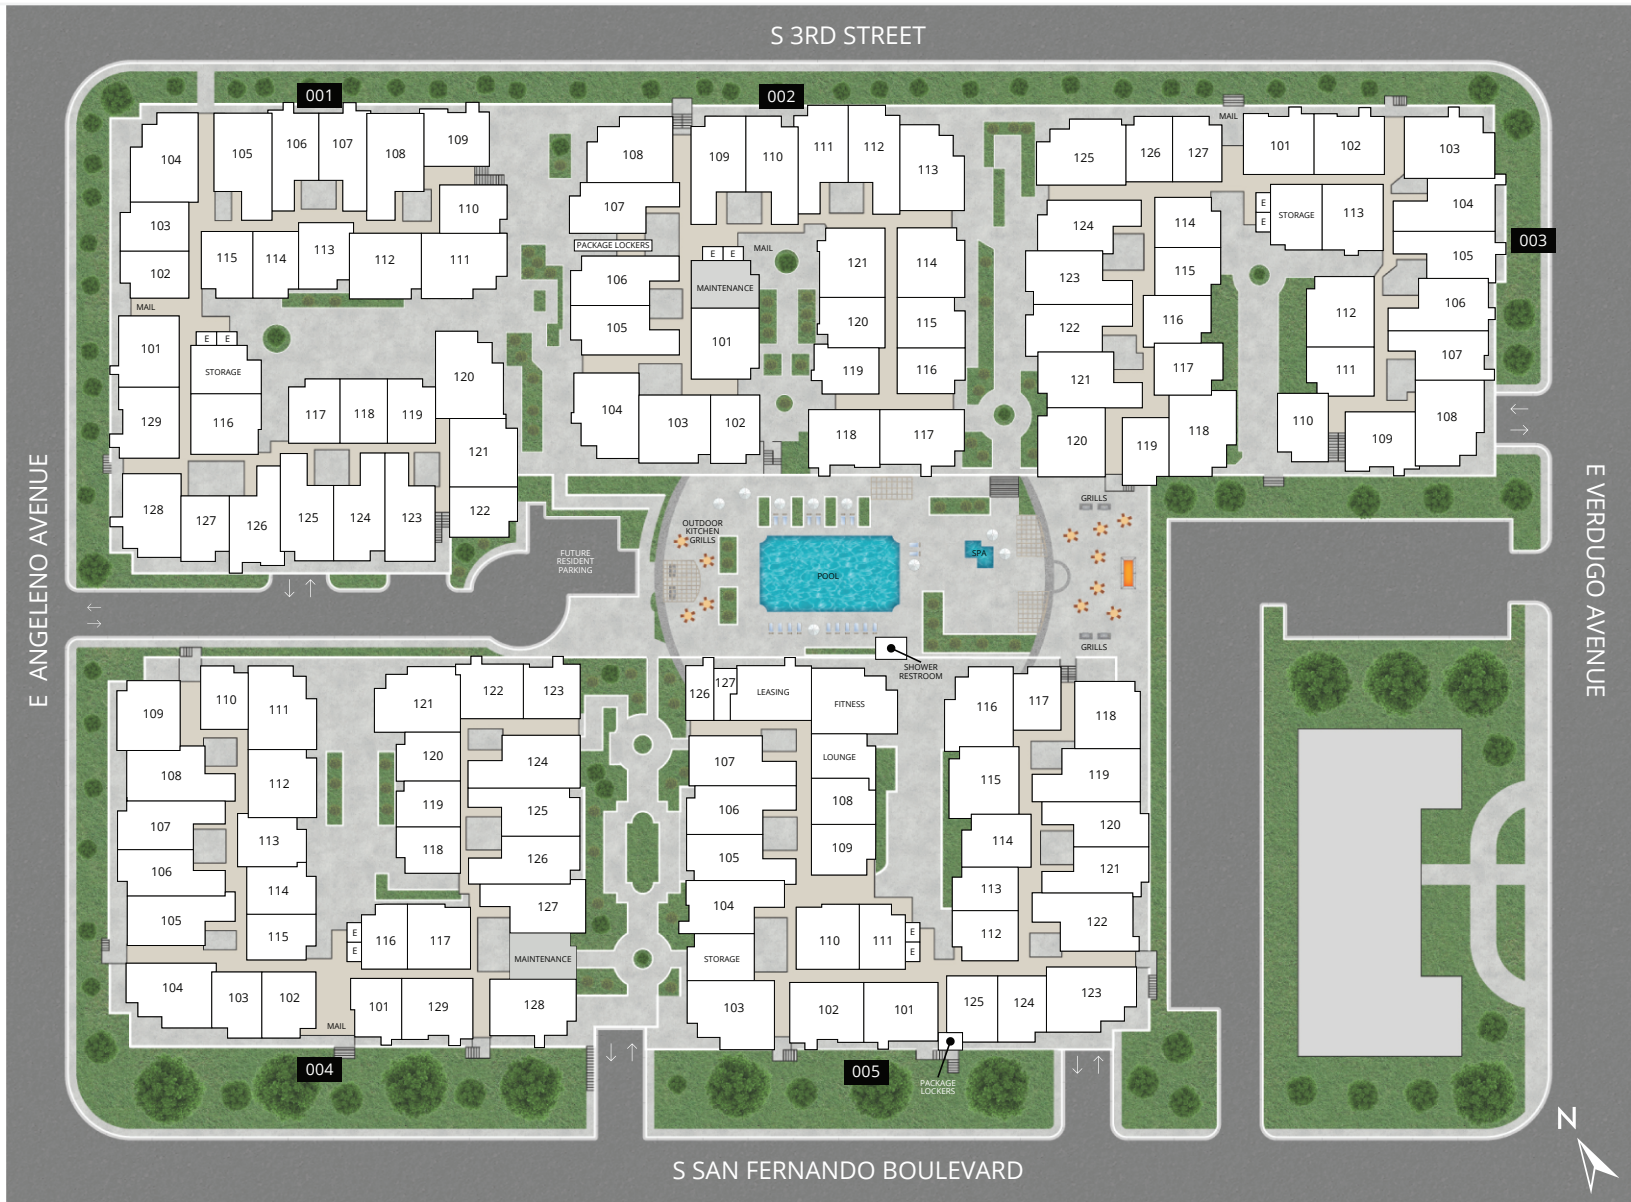

COMMUNITY PLAN FLOOR P1

350 S San Fernando Blvd, Burbank, CA 91502 | 818-748-9281

This plan is intended for illustrative purposes only.

COMMUNITY PLAN FLOOR 1

350 S San Fernando Blvd, Burbank, CA 91502 | 818-748-9281

This plan is intended for illustrative purposes only.

COMMUNITY PLAN FLOOR 2

350 S San Fernando Blvd, Burbank, CA 91502 | 818-748-9281

This plan is intended for illustrative purposes only.

COMMUNITY PLAN FLOOR 3