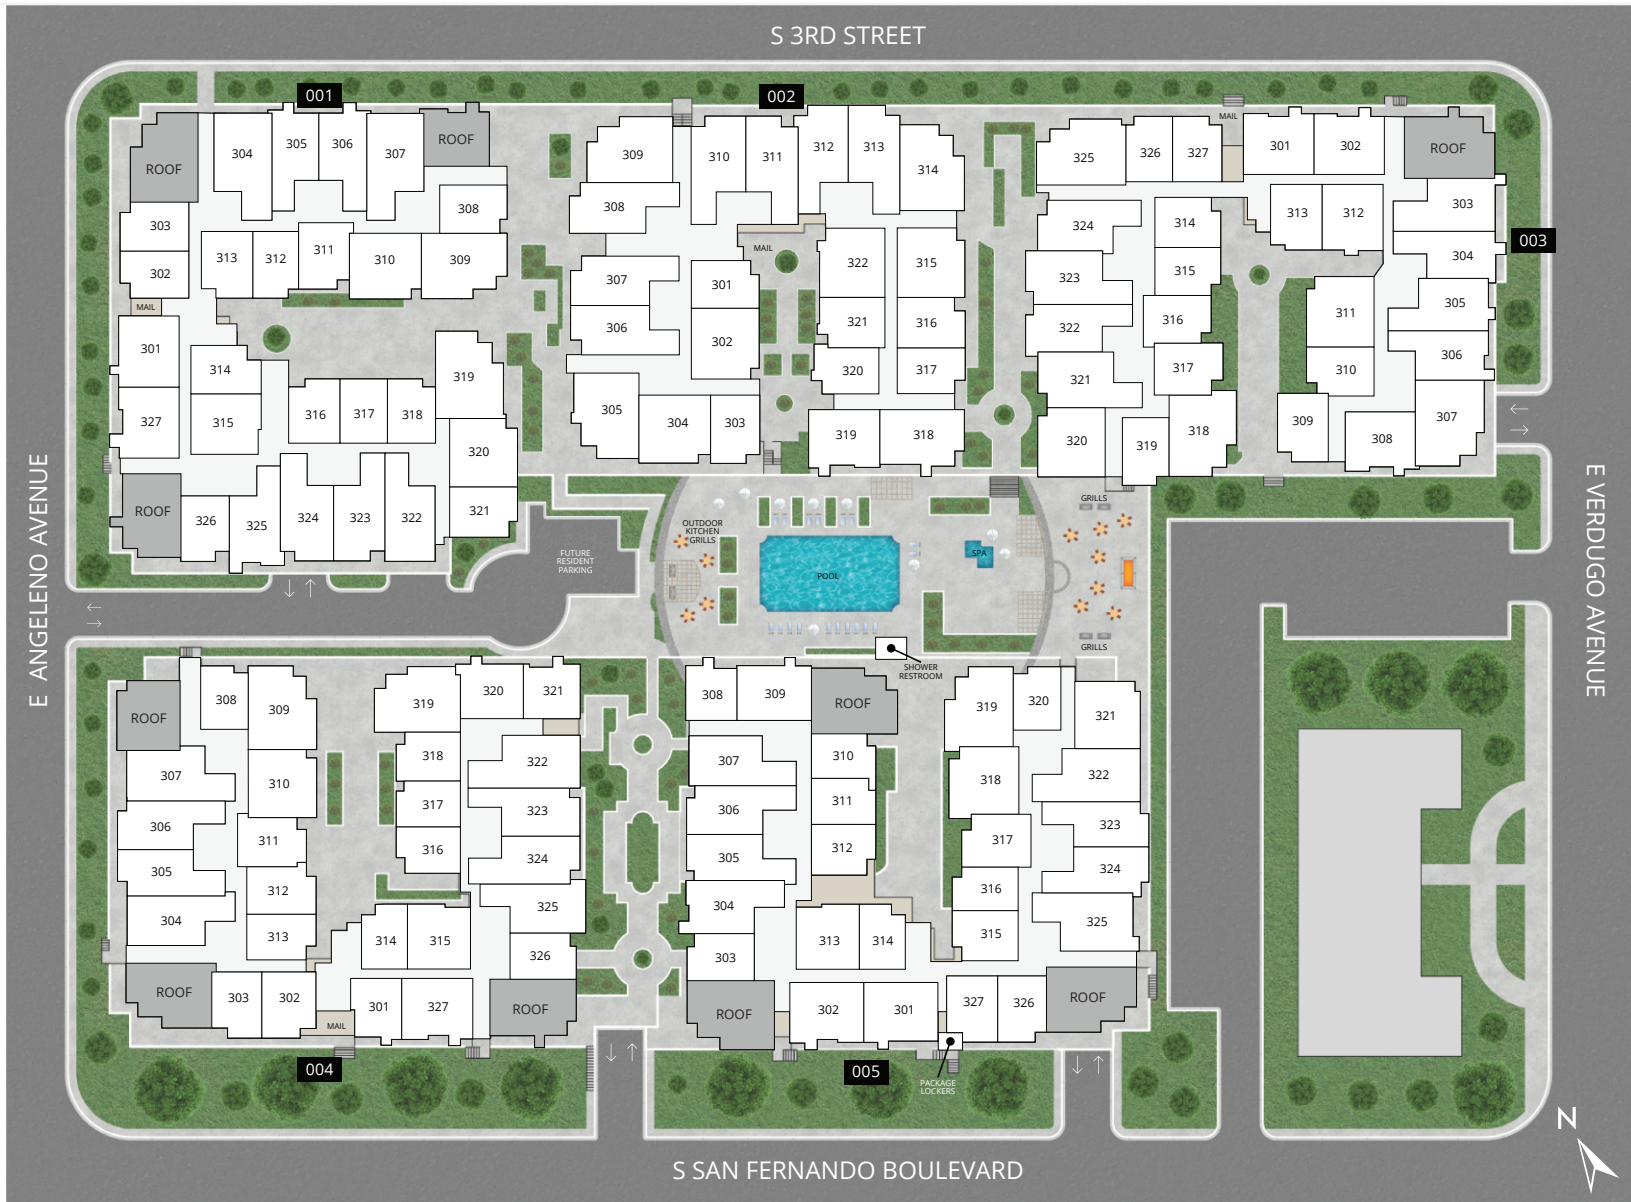

COMMUNITY PLAN FLOOR P1

350 S San Fernando Blvd, Burbank, CA 91502 | 818-748-9281

This plan is intended for illustrative purposes only.

COMMUNITY PLAN FLOOR 1

350 S San Fernando Blvd, Burbank, CA 91502 | 818-748-9281

This plan is intended for illustrative purposes only.

COMMUNITY PLAN FLOOR 2

350 S San Fernando Blvd, Burbank, CA 91502 | 818-748-9281

This plan is intended for illustrative purposes only.

COMMUNITY PLAN FLOOR 3