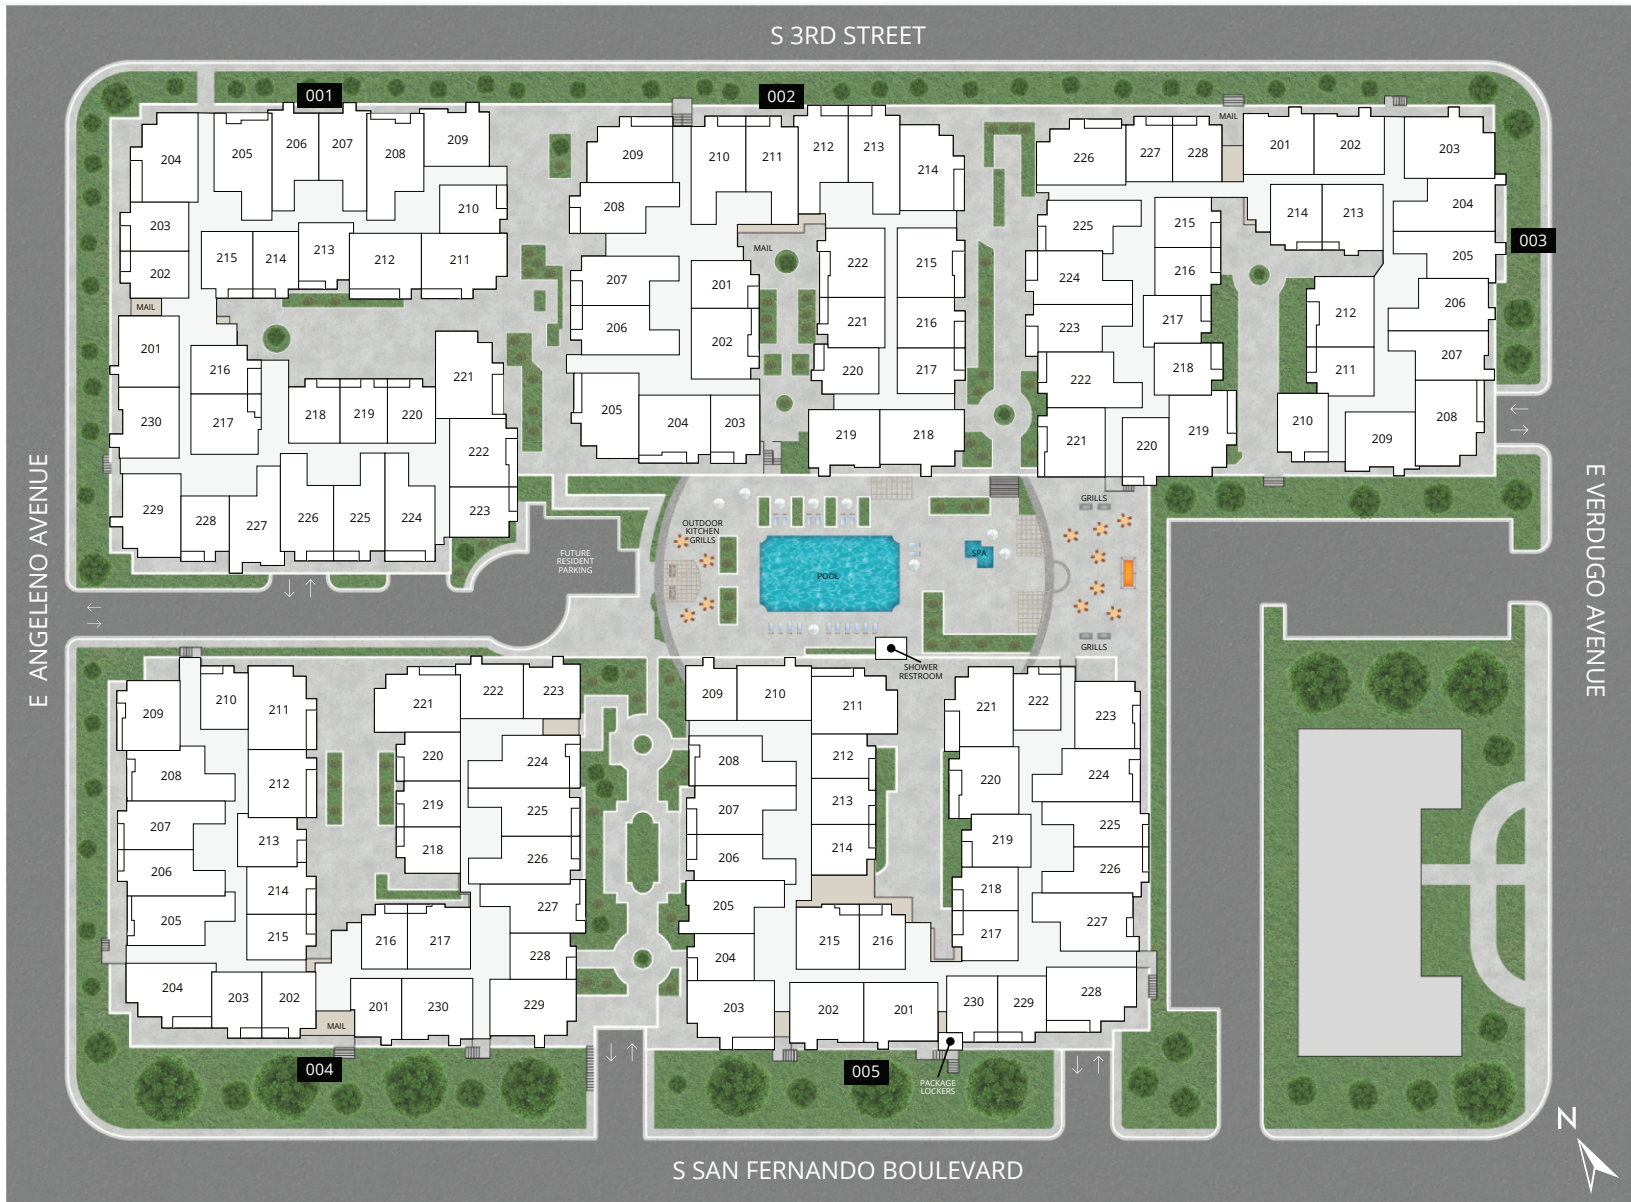

COMMUNITY PLAN FLOOR P1

350 S San Fernando Blvd, Burbank, CA 91502 | 818-748-9281

This plan is intended for illustrative purposes only.

COMMUNITY PLAN FLOOR 1

350 S San Fernando Blvd, Burbank, CA 91502 | 818-748-9281

This plan is intended for illustrative purposes only.

COMMUNITY PLAN FLOOR 2

350 S San Fernando Blvd, Burbank, CA 91502 | 818-748-9281

This plan is intended for illustrative purposes only.

COMMUNITY PLAN FLOOR 3