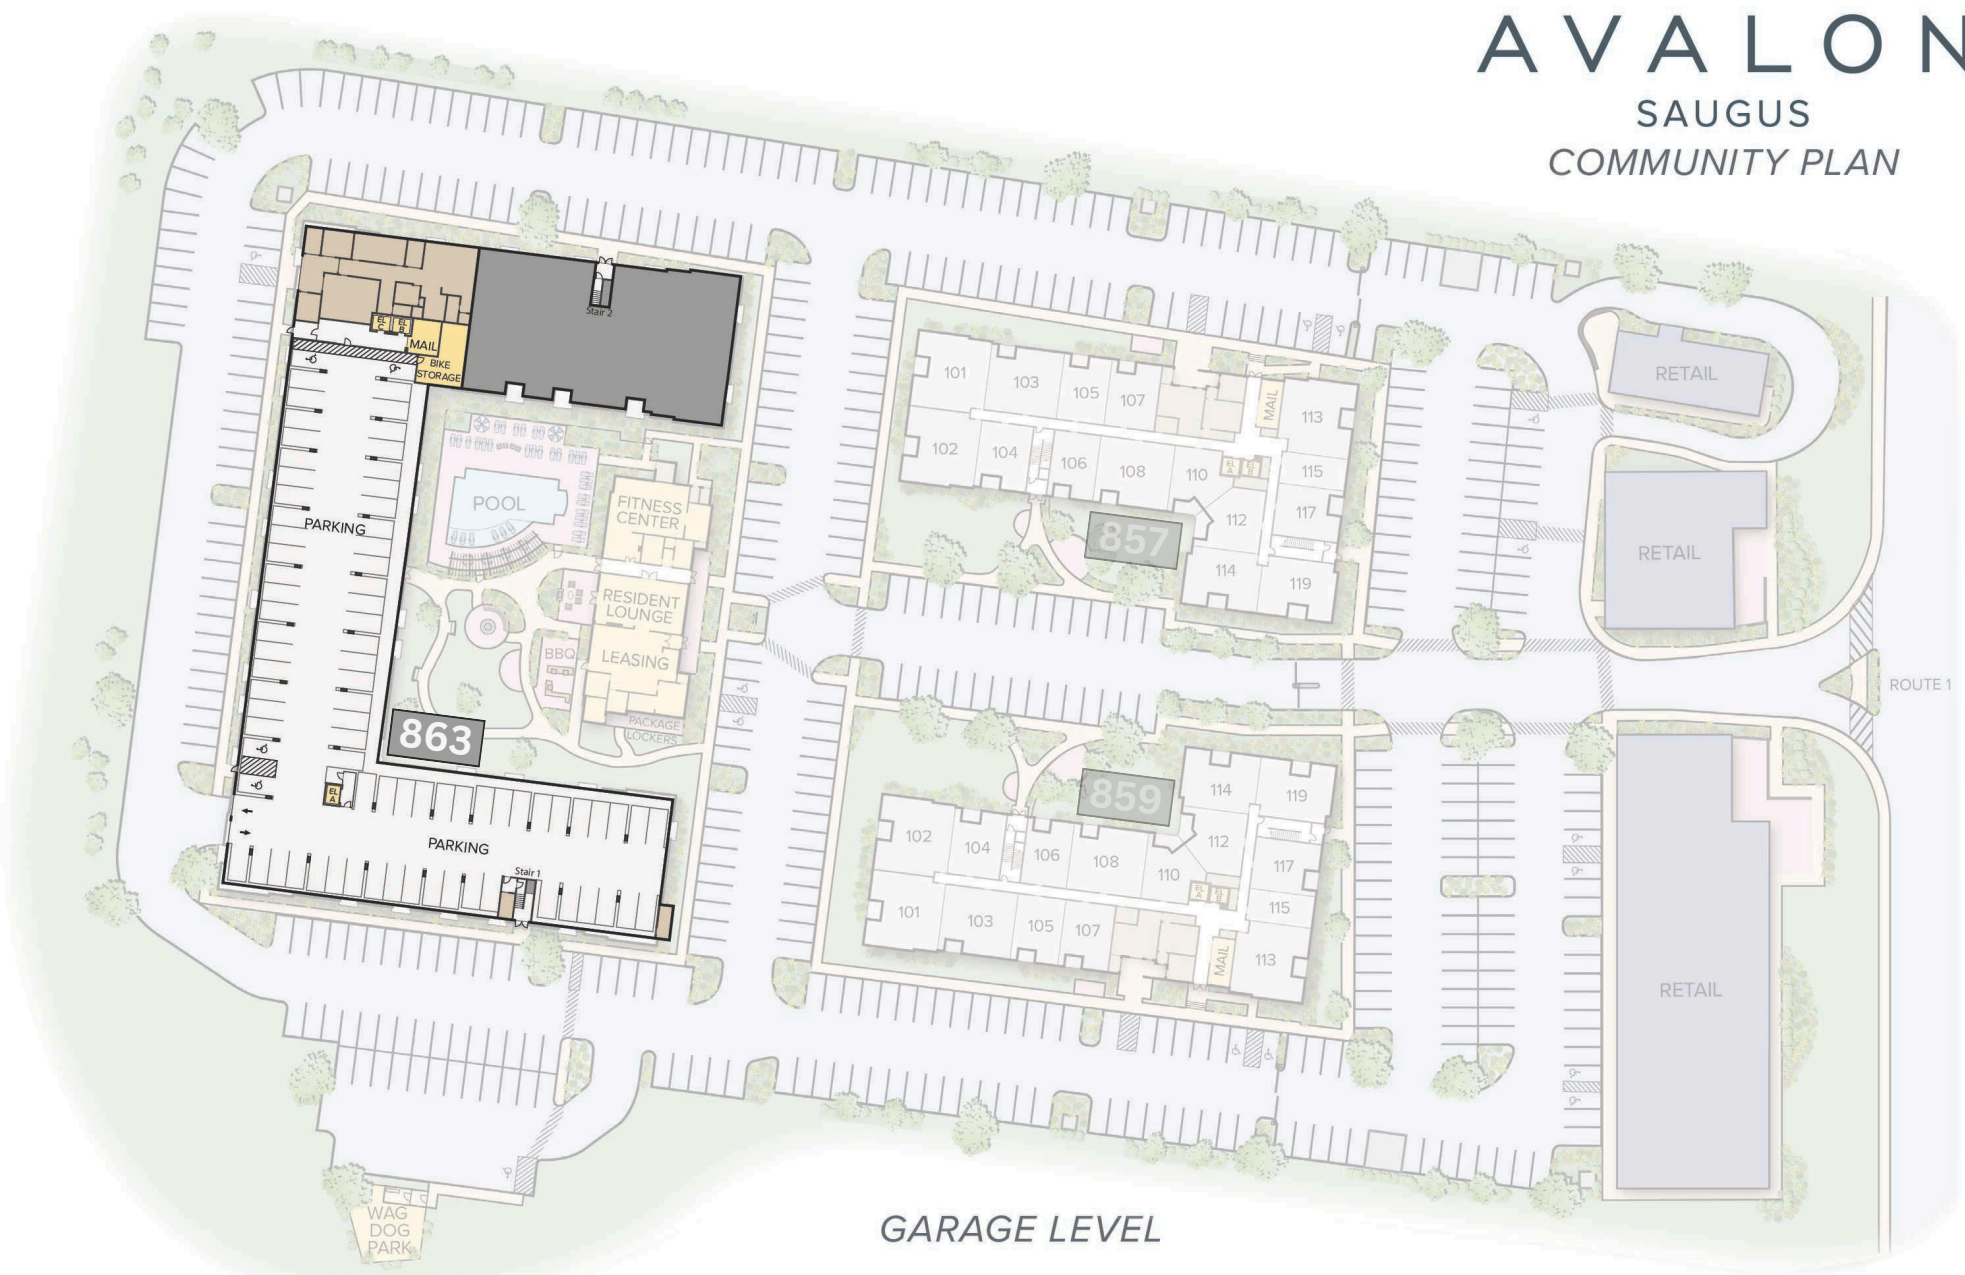

AVALON

SAUGUS
COMMUNITY PLAN

GROUND LEVEL

We would like to take you on a standard tour route that may include a model apartment and many community amenities. If you wish to alter this route, see a specific apartment or see other community features, we can do so upon request.

This plan is intended for illustrative purposes only.

AVALON

SAUGUS
COMMUNITY PLAN

GARAGE LEVEL

We would like to take you on a standard tour route that may include a model apartment and many community amenities. If you wish to alter this route, see a specific apartment or see other community features, we can do so upon request.

This plan is intended for illustrative purposes only.

861 BROADWAY • SAUGUS, MA 01906 • 781-558-9058

AVALON

SAUGUS

COMMUNITY PLAN

2ND LEVEL

We would like to take you on a standard tour route that may include a model apartment and many community amenities. If you wish to alter this route, see a specific apartment or see other community features, we can do so upon request.