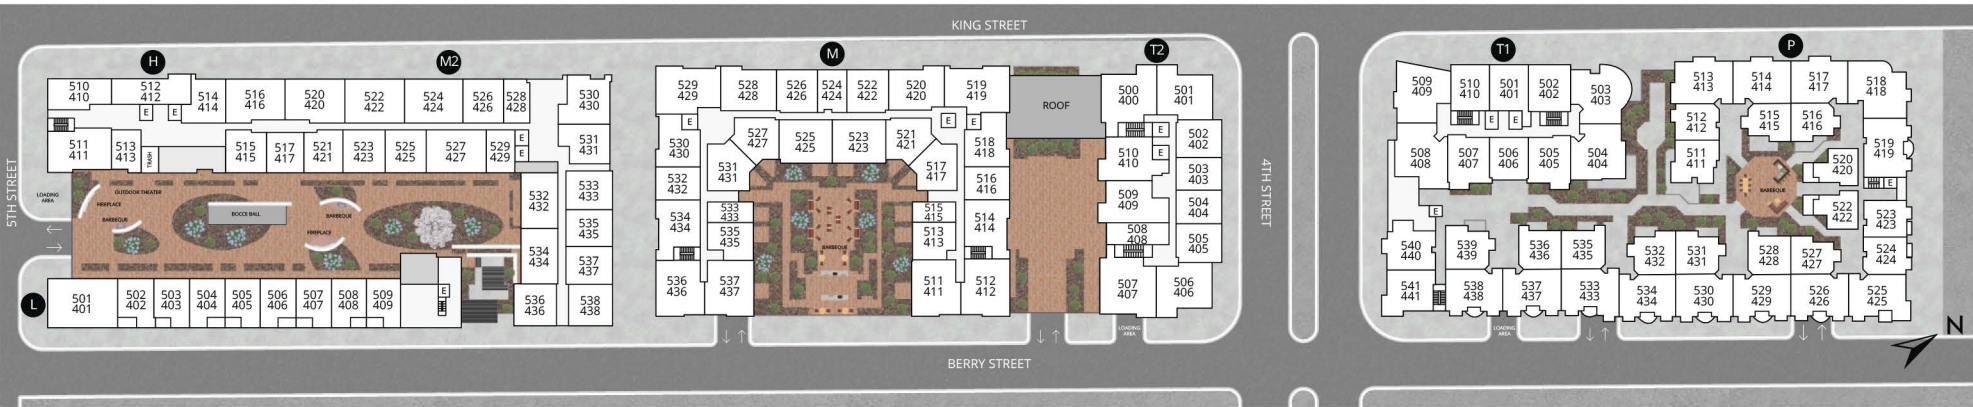

This plan is intended for illustrative purposes only.

COMMUNITY PLAN FLOOR 1

255 King St, San Francisco, CA 94107 | 415-354-4506

This plan is intended for illustrative purposes only.

COMMUNITY PLAN FLOOR 2

255 King St, San Francisco, CA 94107 | 415-354-4506

This plan is intended for illustrative purposes only.

COMMUNITY PLAN FLOOR 3

255 King St, San Francisco, CA 94107 | 415-354-4506

This plan is intended for illustrative purposes only.

AVALON
 MISSION BAY

COMMUNITY PLAN FLOOR 4 - 5

255 King St, San Francisco, CA 94107 | 415-354-4506

This plan is intended for illustrative purposes only.

COMMUNITY PLAN FLOOR 6

255 King St, San Francisco, CA 94107 | 415-354-4506

This plan is intended for illustrative purposes only.

COMMUNITY PLAN FLOOR 7

255 King St, San Francisco, CA 94107 | 415-354-4506

This plan is intended for illustrative purposes only.

COMMUNITY PLAN FLOOR 8