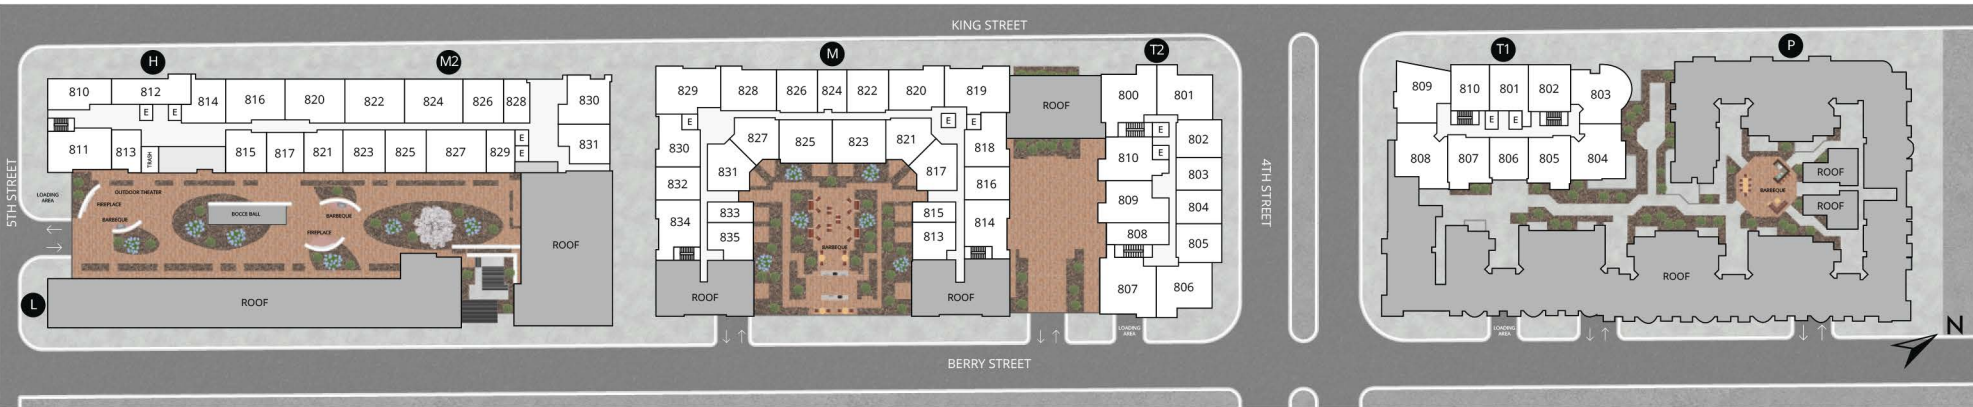

This plan is intended for illustrative purposes only.

COMMUNITY PLAN FLOOR 7

255 King St, San Francisco, CA 94107 | 415-354-4506

This plan is intended for illustrative purposes only.

COMMUNITY PLAN FLOOR 8

255 King St, San Francisco, CA 94107 | 415-354-4506

This plan is intended for illustrative purposes only.

COMMUNITY PLAN FLOOR 9 - 17

255 King St, San Francisco, CA 94107 | 415-354-4506

This plan is intended for illustrative purposes only.

This plan is intended for illustrative purposes only.