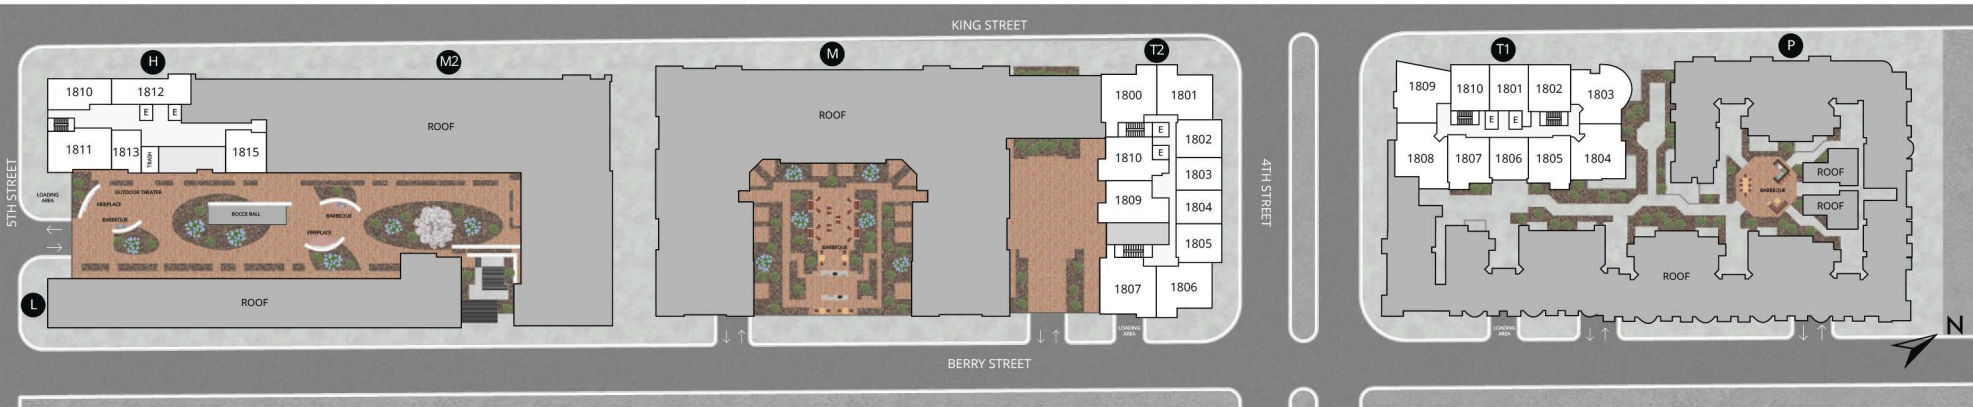

This plan is intended for illustrative purposes only.

COMMUNITY PLAN FLOOR 7

255 King St, San Francisco, CA 94107 | 415-354-4506

This plan is intended for illustrative purposes only.

COMMUNITY PLAN FLOOR 8

255 King St, San Francisco, CA 94107 | 415-354-4506

This plan is intended for illustrative purposes only.

COMMUNITY PLAN FLOOR 9 - 17

255 King St, San Francisco, CA 94107 | 415-354-4506

This plan is intended for illustrative purposes only.

COMMUNITY PLAN FLOOR 18

255 King St, San Francisco, CA 94107 | 415-354-4506

This plan is intended for illustrative purposes only.

COMMUNITY PLAN FLOOR 19

255 King St, San Francisco, CA 94107 | 415-354-4506

This plan is intended for illustrative purposes only.