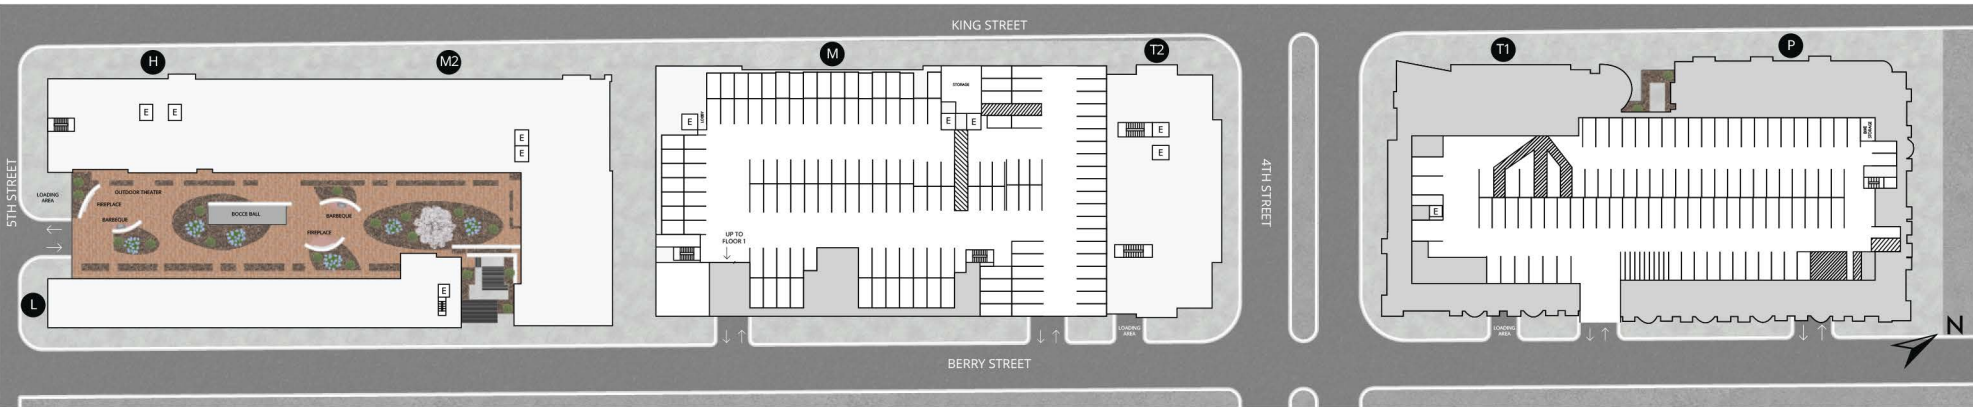

COMMUNITY PLAN FLOOR P2

255 King St, San Francisco, CA 94107 | 415-354-4506

This plan is intended for illustrative purposes only.

COMMUNITY PLAN FLOOR P1

255 King St, San Francisco, CA 94107 | 415-354-4506

This plan is intended for illustrative purposes only.

COMMUNITY PLAN FLOOR 1

255 King St, San Francisco, CA 94107 | 415-354-4506

This plan is intended for illustrative purposes only.

COMMUNITY PLAN FLOOR 2

255 King St, San Francisco, CA 94107 | 415-354-4506

This plan is intended for illustrative purposes only.

COMMUNITY PLAN FLOOR 3

255 King St, San Francisco, CA 94107 | 415-354-4506

This plan is intended for illustrative purposes only.