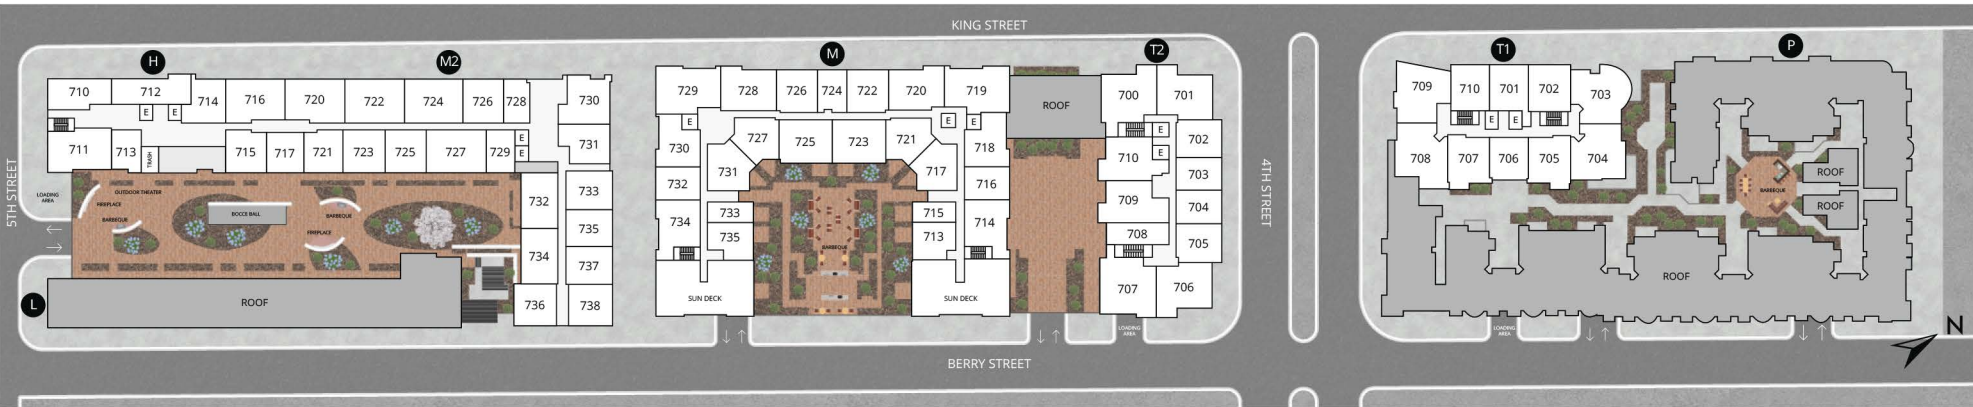

AVALON
 MISSION BAY

COMMUNITY PLAN FLOOR 4 - 5

255 King St, San Francisco, CA 94107 | 415-354-4506

This plan is intended for illustrative purposes only.

COMMUNITY PLAN FLOOR 6

255 King St, San Francisco, CA 94107 | 415-354-4506

This plan is intended for illustrative purposes only.

COMMUNITY PLAN FLOOR 7

255 King St, San Francisco, CA 94107 | 415-354-4506

This plan is intended for illustrative purposes only.

COMMUNITY PLAN FLOOR 8