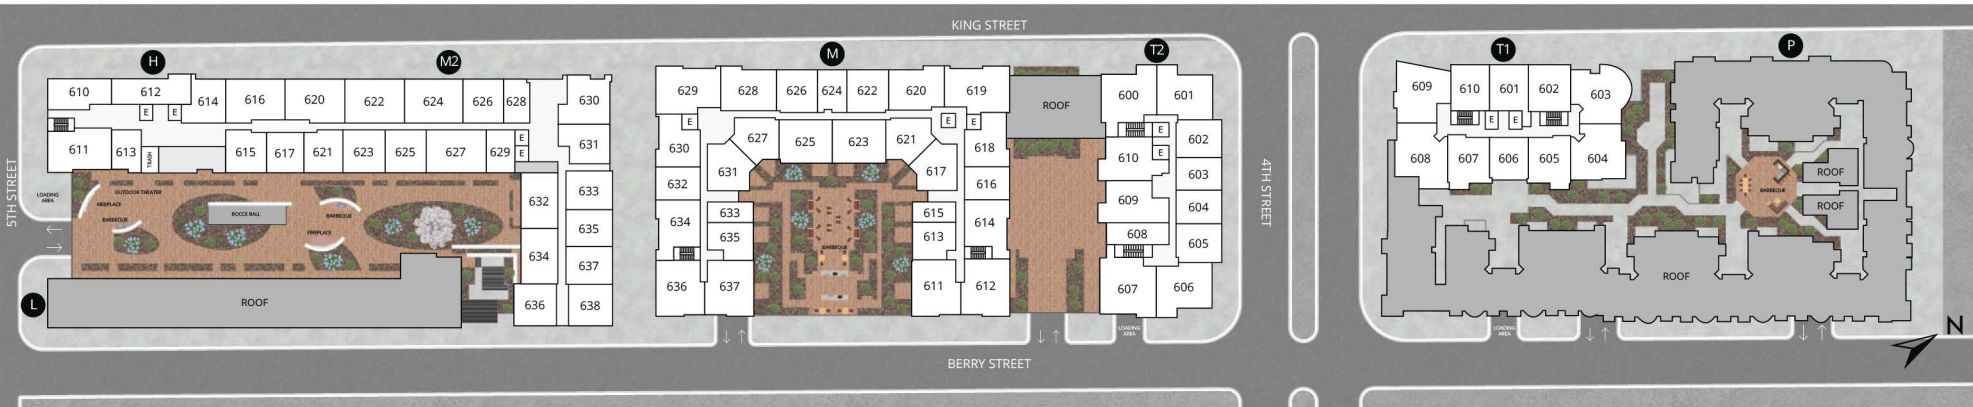

This plan is intended for illustrative purposes only.

COMMUNITY PLAN FLOOR 1

255 King St, San Francisco, CA 94107 | 415-354-4506

This plan is intended for illustrative purposes only.

COMMUNITY PLAN FLOOR 2

255 King St, San Francisco, CA 94107 | 415-354-4506

This plan is intended for illustrative purposes only.

COMMUNITY PLAN FLOOR 3

255 King St, San Francisco, CA 94107 | 415-354-4506

This plan is intended for illustrative purposes only.

AVALON
 MISSION BAY

COMMUNITY PLAN FLOOR 4 - 5

255 King St, San Francisco, CA 94107 | 415-354-4506

This plan is intended for illustrative purposes only.

COMMUNITY PLAN FLOOR 6

255 King St, San Francisco, CA 94107 | 415-354-4506

This plan is intended for illustrative purposes only.

COMMUNITY PLAN FLOOR 7

255 King St, San Francisco, CA 94107 | 415-354-4506

This plan is intended for illustrative purposes only.

COMMUNITY PLAN FLOOR 8