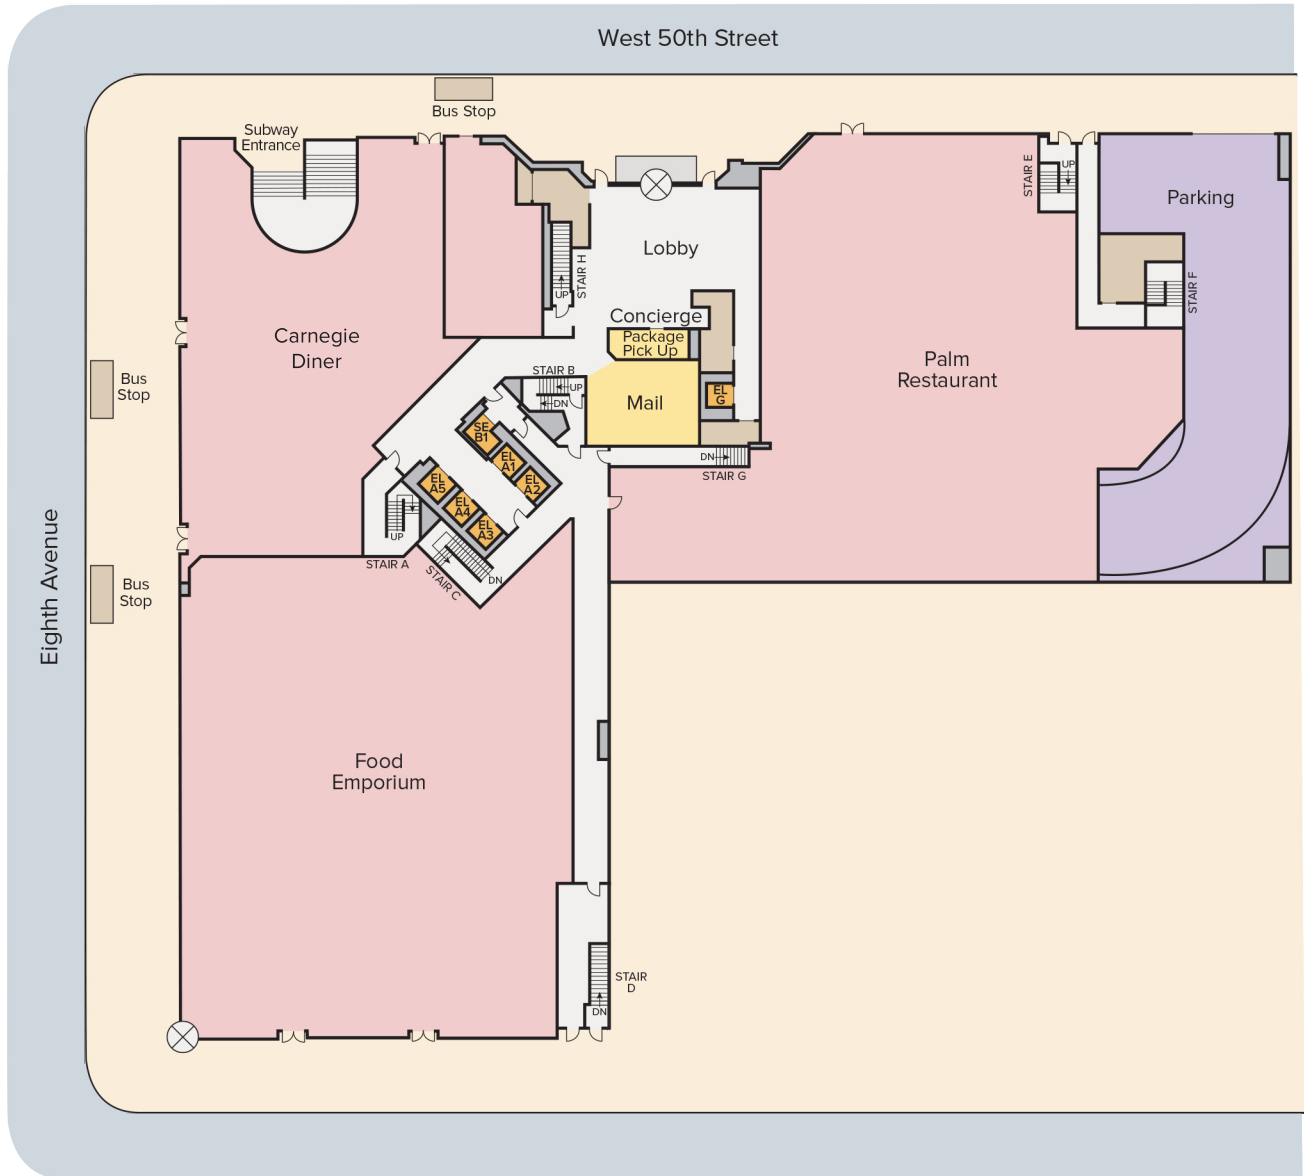

AVALON

MIDTOWN WEST
1ST FLOOR

We would like to take you on a standard tour route that may include a model apartment and many community amenities. If you wish to alter this route, see a specific apartment or see other community features, we can do so upon request.

This plan is intended for illustrative purposes only.

250 WEST 50TH STREET • NEW YORK, NY 10019 • 646-507-5167

AVALON

MIDTOWN WEST
2ND FLOOR

We would like to take you on a standard tour route that may include a model apartment and many community amenities. If you wish to alter this route, see a specific apartment or see other community features, we can do so upon request.