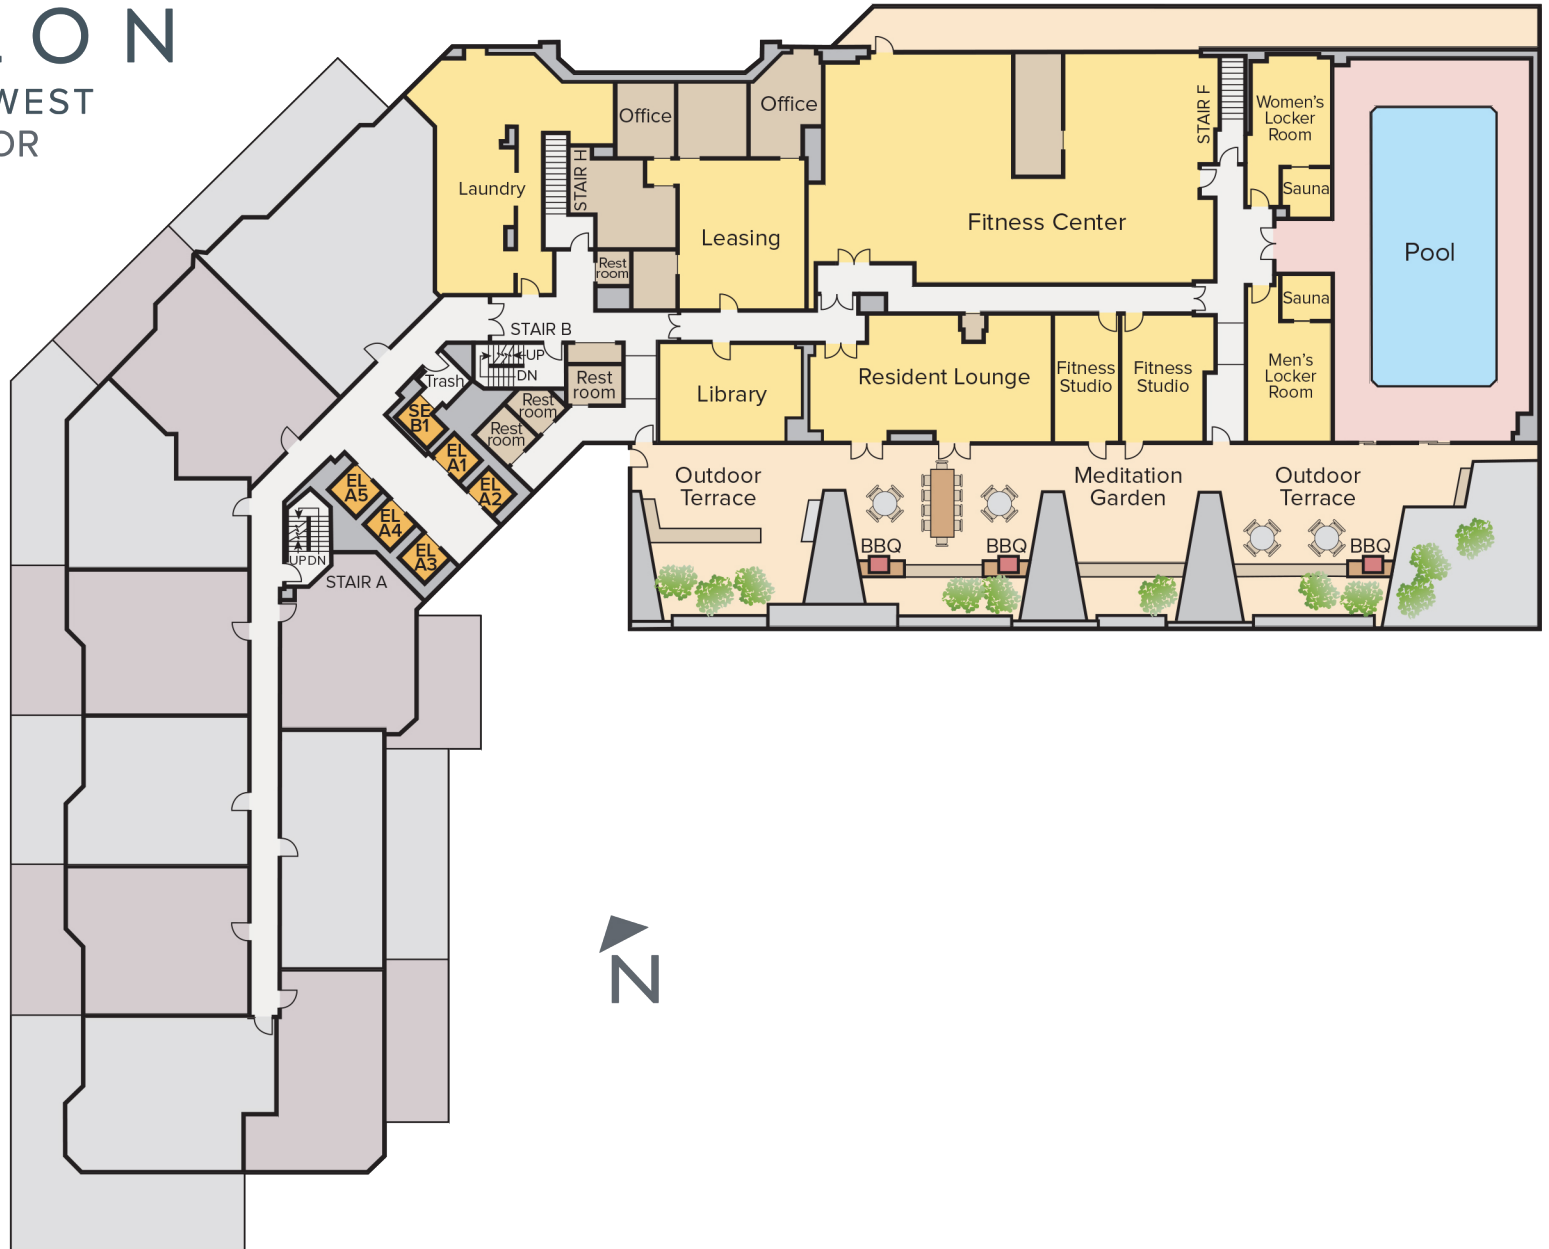

AVALON

MIDTOWN WEST
1ST FLOOR

We would like to take you on a standard tour route that may include a model apartment and many community amenities. If you wish to alter this route, see a specific apartment or see other community features, we can do so upon request.

This plan is intended for illustrative purposes only.

250 WEST 50TH STREET • NEW YORK, NY 10019 • 646-507-5167

AVALON

MIDTOWN WEST
2ND FLOOR

We would like to take you on a standard tour route that may include a model apartment and many community amenities. If you wish to alter this route, see a specific apartment or see other community features, we can do so upon request.