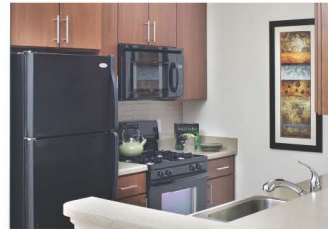

Finish Package Comparison Chart

Select finishes shown vary throughout the property and are packaged together.

Pick the perfect finishing touch for the apartment you'll love to call home.

PACKAGE	CLASSIC PACKAGE I	CLASSIC PACKAGE II	CLASSIC PACKAGE III	RENOVATED PACKAGE I	RENOVATED PACKAGE II
APPLIANCES	Black or Stainless Steel	Black or Stainless Steel	Stainless Steel	Stainless Steel	Stainless Steel
KITCHEN FLOORING	Hard Surface Plank	Hard Surface Plank	Hard Surface Plank	Hard Surface Plank	Hard Surface Plank
COUNTERTOPS	Beige Laminate (kitchen) White Laminate (bath)	Beige Laminate (kitchen) Dark Oak (bath)	White Quartz	Grey Quartz	Grey Quartz
CABINERY	Light Oak	Dark Oak	Light or Dark Oak	White (kitchen) Light or Dark Oak (bath)	White
BACKSPLASH	White Tile	Beige Subway Tile	White or Beige Subway Tile	Dark Grey Subway Tile	Grey Subway Tile
FINISHES	Standard	Standard	Upgraded	Upgraded	Upgraded
LIGHTING	Standard	Standard	Standard	Standard	Upgraded
OTHER FEATURES	Living room floor varies. Carpet in bedrooms.	Living room floor varies. Carpet in bedrooms.	Living room floor varies. Carpet in bedrooms.	Carpet in bedrooms	Carpet in bedrooms