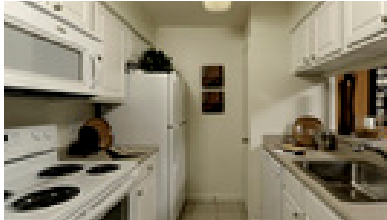

Finish Package Comparison Chart

Select finishes shown vary throughout the property and are packaged together.

finishes that
feel like
home.

PACKAGE	CLASSIC PACKAGE I	CLASSIC PACKAGE II	UPGRADED PACKAGE I	UPGRADED PACKAGE II
APPLIANCES	White	Black	Stainless Steel	Stainless Steel
KITCHEN FLOORING	Vinyl Tile	Vinyl Tile	Hard Surface Plank	Hard Surface Plank
COUNTERTOPS	Beige Laminate	Beige Laminate	Beige Laminate	Speckled Granite
CABINERY	White	Maple	Maple	White
BACKSPLASH	Painted	Painted	Painted	Painted
FINISHES	Standard	Standard	Upgraded	Upgraded
LIGHTING	Standard	Standard	Upgraded	Upgraded
OTHER FEATURES	Carpeting Throughout	Carpeting Throughout	Hard Surface Flooring Throughout	Hard Surface Flooring Throughout