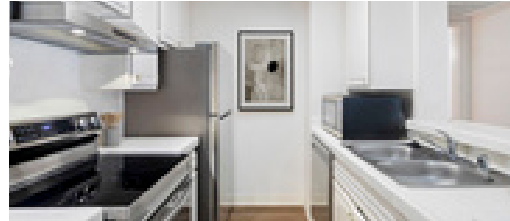

Finish Package Comparison Chart

Select finishes shown vary throughout the property and are packaged together.

finishes that
feel like
home.

PACKAGE	CLASSIC PACKAGE I	CLASSIC PACKAGE II	RENOVATED PACKAGE I
APPLIANCES	White	Stainless Steel	Stainless Steel
KITCHEN FLOORING	Hard Surface Plank	Hard Surface Plank	Hard Surface Plank
COUNTERTOPS	White Tile	White Tile	Beige Quartz
CABINERY	White	White	White
BACKSPLASH	N/A	N/A	N/A
FINISHES	Standard	Standard	Upgraded
LIGHTING	Standard	Standard	Upgraded
OTHER FEATURES	Carpet in bedrooms	Carpet in bedrooms	Carpet in bedrooms in select homes