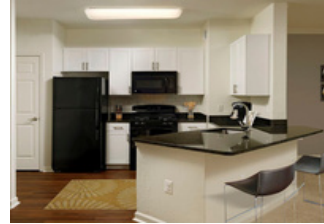

Finish Package Comparison Chart

Select finishes shown vary throughout the property and are packaged together.

Pick the perfect finishing touch for the apartment you'll love to call home.

PACKAGE	CLASSIC PACKAGE	RENOVATED PACKAGE I	RENOVATED PACKAGE II	RENOVATED PACKAGE III	RENOVATED PACKAGE IV
APPLIANCES	White *Microwave not included	Black or Stainless Steel	Black or Stainless Steel	Stainless Steel	Stainless Steel
KITCHEN FLOORING	Vinyl Tile	Hard Surface Plank	Hard Surface Plank	Hard Surface Plank	Hard Surface Plank
COUNTERTOPS	White Laminate	Beige Speckled Granite (kitchen) White Laminate (bath)	Black Granite (kitchen) White Laminate (bath)	Grey Speckled Granite (kitchen) White Laminate (bath)	Grey Quartz
CABINETS	White	Espresso	White	Espresso	White
BACKSPLASH	N/A	N/A	White Subway Tile (select homes)	Beige Subway Tile	Grey Subway Tile
FINISHES	Standard	Standard	Standard	Upgraded	Upgraded
LIGHTING	Standard	Standard	Standard	Upgraded	Upgraded
OTHER FEATURES	Carpet in living rooms & bedrooms	Carpet in living rooms & bedrooms. Hard surface flooring throughout (select homes).	Carpet in living rooms & bedrooms. Hard surface flooring throughout (select homes).	Carpet in living rooms & bedrooms. Hard surface flooring throughout (select homes).	Hard surface flooring in living rooms & bedrooms