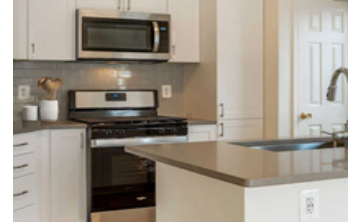

Finish Package Comparison Chart

Select finishes shown vary throughout the property and are packaged together.

Pick the perfect finishing touch for the apartment you'll love to call home.

PACKAGE	CLASSIC PACKAGE	RENOVATED PACKAGE I	RENOVATED PACKAGE II	RENOVATED PACKAGE III	RENOVATED PACKAGE IV
APPLIANCES	White *Microwave not included	Black or Stainless Steel	Black or Stainless Steel	Stainless Steel	Stainless Steel
KITCHEN FLOORING	Vinyl Tile	Hard Surface Plank	Hard Surface Plank	Hard Surface Plank	Hard Surface Plank
COUNTERTOPS	White Laminate	Beige Speckled Granite (kitchen) White Laminate (bath)	Black Granite (kitchen) White Laminate (bath)	Grey Speckled Granite (kitchen) White Laminate (bath)	Grey Quartz
CABINETS	White	Espresso	White	Espresso	White
BACKSPLASH	N/A	N/A	White Subway Tile (select homes)	Beige Subway Tile	Grey Subway Tile
FINISHES	Standard	Standard	Standard	Upgraded	Upgraded
LIGHTING	Standard	Standard	Standard	Upgraded	Upgraded
OTHER FEATURES	Carpet in living rooms & bedrooms	Carpet in living rooms & bedrooms. Hard surface flooring throughout (select homes).	Carpet in living rooms & bedrooms. Hard surface flooring throughout (select homes).	Carpet in living rooms & bedrooms. Hard surface flooring throughout (select homes).	Hard surface flooring in living rooms & bedrooms