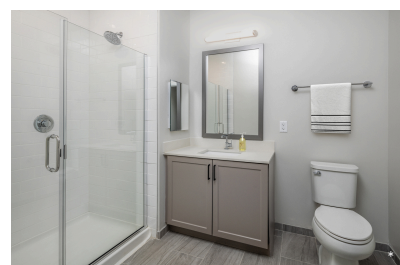

Finish Package Comparison Chart

Select finishes shown vary throughout the property and are packaged together.

Pick the perfect finishing touch for the apartment you'll love to call home.

PACKAGE	AVALON HUNT VALLEY FINISH I FINISH II		AVALON HUNT VALLEY WEST FINISH III FINISH IV	
APPLIANCES	Stainless Steel	Stainless Steel	Stainless Steel	Stainless Steel
KITCHEN FLOORING	Hard Surface Plank	Hard Surface Plank	Hard Surface Plank	Hard Surface Plank
COUNTERTOPS	Black Granite	White Quartz	White Quartz	White Quartz
CABINERY	White Shaker	Espresso Flat	Beige Shaker	Oak Flat
BACKSPLASH	None	Grey Tile	White Tile	White Tile
FINISHES	Standard	Standard	NEW	NEW
LIGHTING	Standard	Standard	Upgraded	Upgraded
OTHER FEATURES	Carpet in common areas and bedrooms		Hard surface flooring throughout entire home	Hard surface flooring throughout entire home

*Photos are representative. Actual finishes may vary slightly.