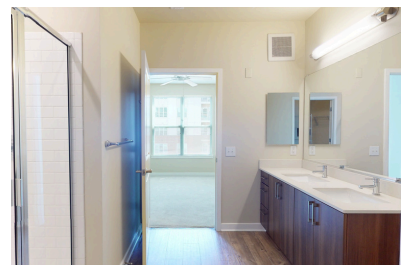

Finish Package Comparison Chart

Select finishes shown vary throughout the property and are packaged together.

Pick the perfect finishing touch for the apartment you'll love to call home.

PACKAGE	AVALON HUNT VALLEY FINISH I FINISH II		AVALON HUNT VALLEY WEST FINISH III FINISH IV	
APPLIANCES	Stainless Steel	Stainless Steel	Stainless Steel	Stainless Steel
KITCHEN FLOORING	Hard Surface Plank	Hard Surface Plank	Hard Surface Plank	Hard Surface Plank
COUNTERTOPS	Black Granite	White Quartz	White Quartz	White Quartz
CABINERY	White Shaker	Espresso Flat	Beige Shaker	Oak Flat
BACKSPLASH	None	Grey Tile	White Tile	White Tile
FINISHES	Standard	Standard	NEW	NEW
LIGHTING	Standard	Standard	Upgraded	Upgraded
OTHER FEATURES	Carpet in common areas and bedrooms		Hard surface flooring throughout entire home	Hard surface flooring throughout entire home

*Photos are representative. Actual finishes may vary slightly.