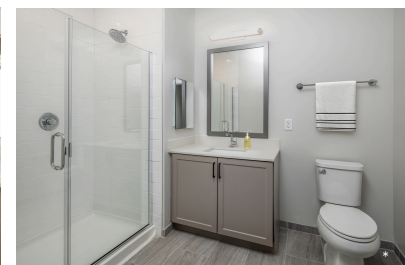

Finish Package Comparison Chart

Select finishes shown vary throughout the property and are packaged together.

Pick the perfect finishing touch for the apartment you'll love to call home.

PACKAGE	AVALON HUNT VALLEY FINISH I FINISH II		AVALON HUNT VALLEY WEST FINISH III FINISH IV	
APPLIANCES	Stainless Steel	Stainless Steel	Stainless Steel	Stainless Steel
KITCHEN FLOORING	Hard Surface Plank	Hard Surface Plank	Hard Surface Plank	Hard Surface Plank
COUNTERTOPS	Black Granite	White Granite	White Quartz	White Quartz
CABINETRY	White Shaker	Espresso Flat	Oak Flat	Beige Shaker
BACKSPLASH	None	Grey Tile	White Tile	White Tile
FINISHES	Standard	Standard	NEW	NEW
LIGHTING	Standard	Standard	Upgraded	Upgraded
OTHER FEATURES	Carpet in common areas and bedrooms		Hard surface flooring throughout entire home	Hard surface flooring throughout entire home

*Photos are representative. Actual finishes may vary slightly.