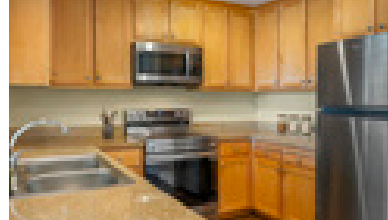

Finish Package Comparison Chart

Select finishes shown vary throughout the property and are packaged together.

Pick the perfect finishing touch for the apartment you'll love to call home.

PACKAGE	CLASSIC PACKAGE I	CLASSIC PACKAGE II	RENOVATED PACKAGE I	RENOVATED PACKAGE II
APPLIANCES	Black or White	Stainless Steel	Stainless Steel	Stainless Steel
KITCHEN FLOORING	Hard Surface Plank	Hard Surface Plank	Hard Surface Plank	Hard Surface Plank
COUNTERTOPS	Beige Speckled Laminate	Beige Speckled Laminate	Beige Speckled Granite or Black Granite	White Quartz
CABINETRY	Oak	Oak	Oak	Oak
BACKSPLASH	N/A	N/A	N/A	White Subway Tile
FINISHES	Standard	Standard	Standard	Upgraded
LIGHTING	Standard	Standard	Standard	Upgraded
OTHER FEATURES	Carpet throughout. Living room & bedroom flooring varies (select homes).	Hard surface flooring throughout	Living room flooring varies. Carpet in bedrooms.	Hard surface flooring throughout